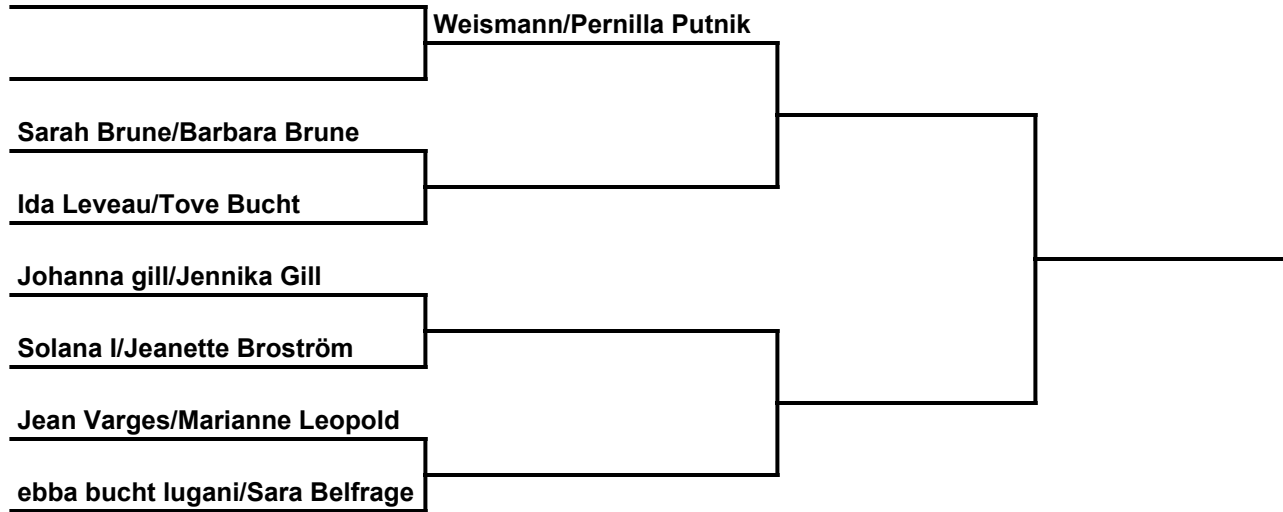

## Klass: 5 Dubbel Open Herrar B

---

---

ARILD OPEN 2018  
Klass 6 Dubbel Open Damer

---

---

SEMI

FINAL