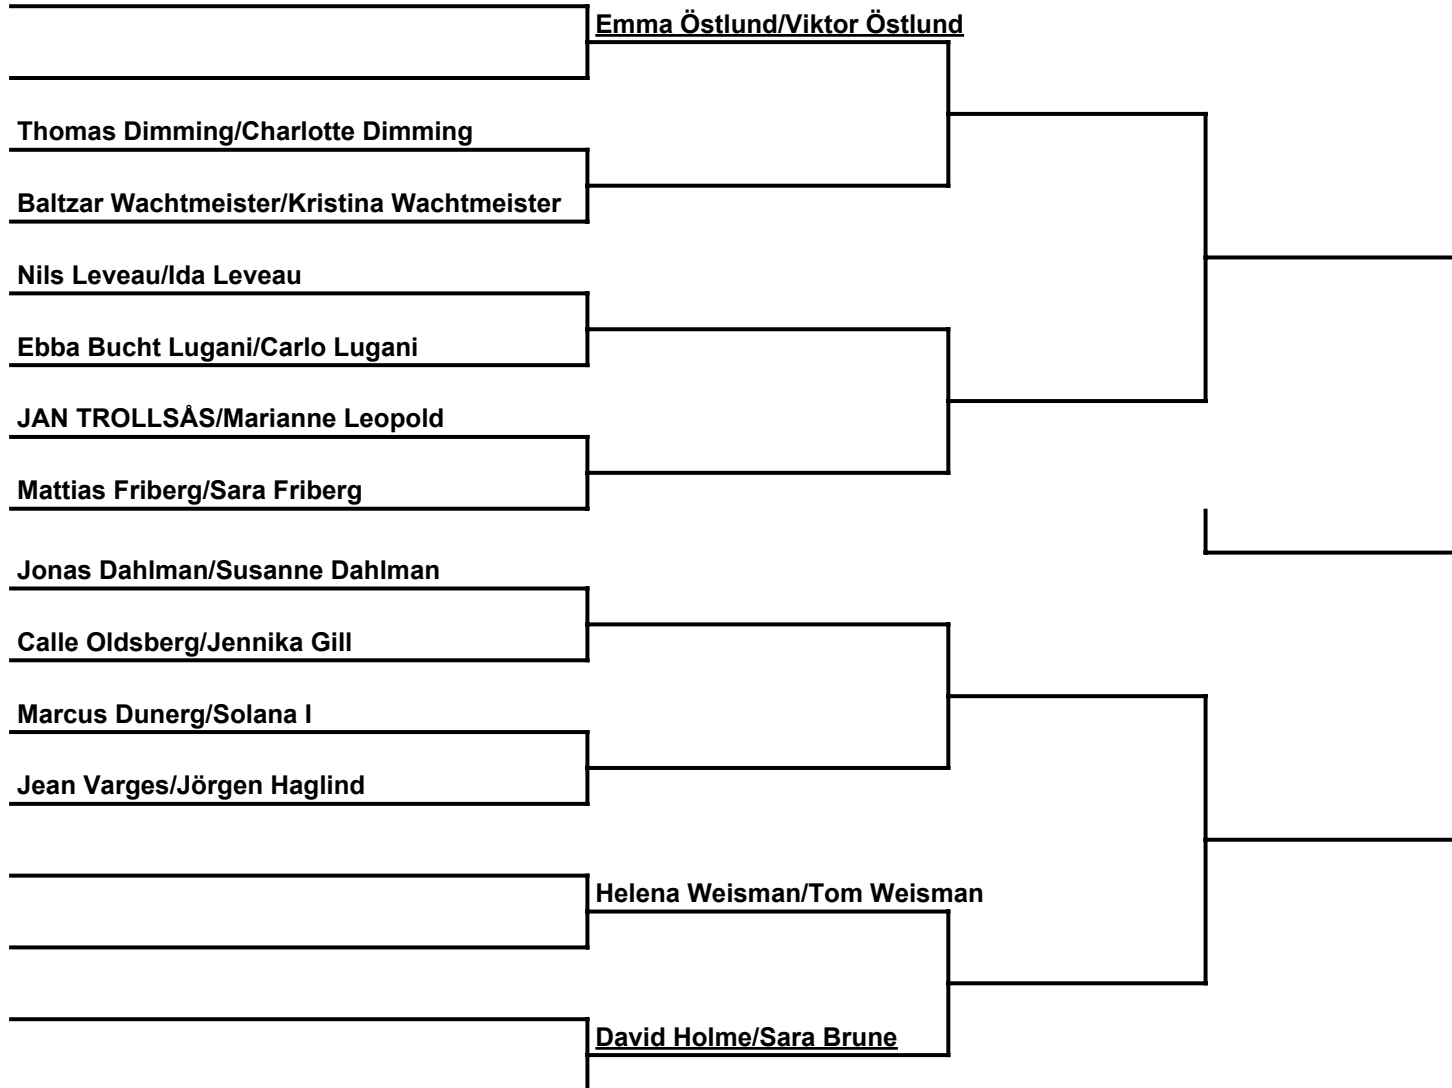

ARILD OPEN 2018

Klass 7 Mixed dubbel

SEMI

FINAL